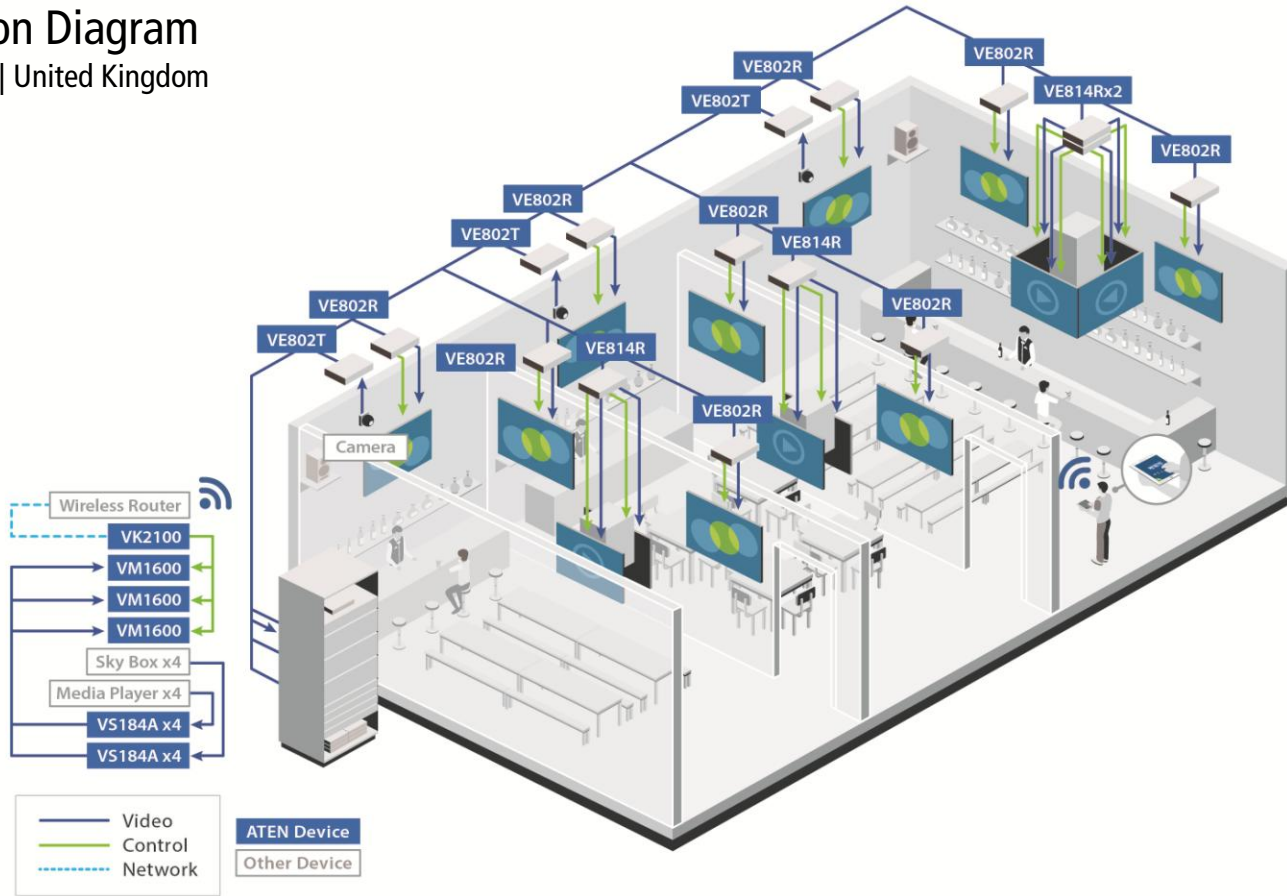

Connection Diagram

The Bierkeller | United Kingdom