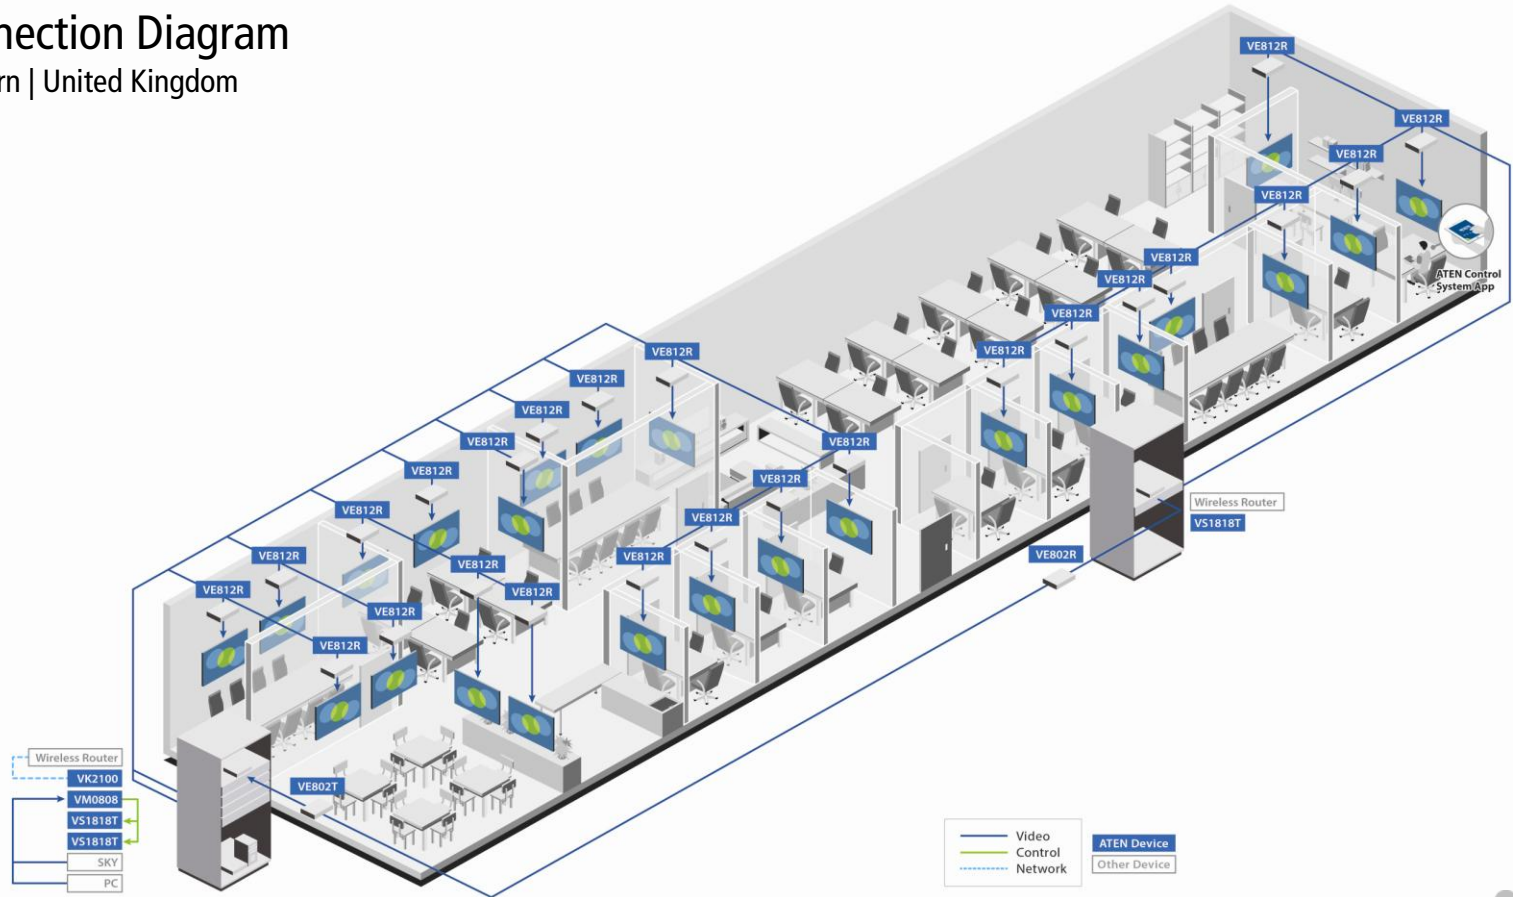

Connection Diagram

Bullhorn | United Kingdom