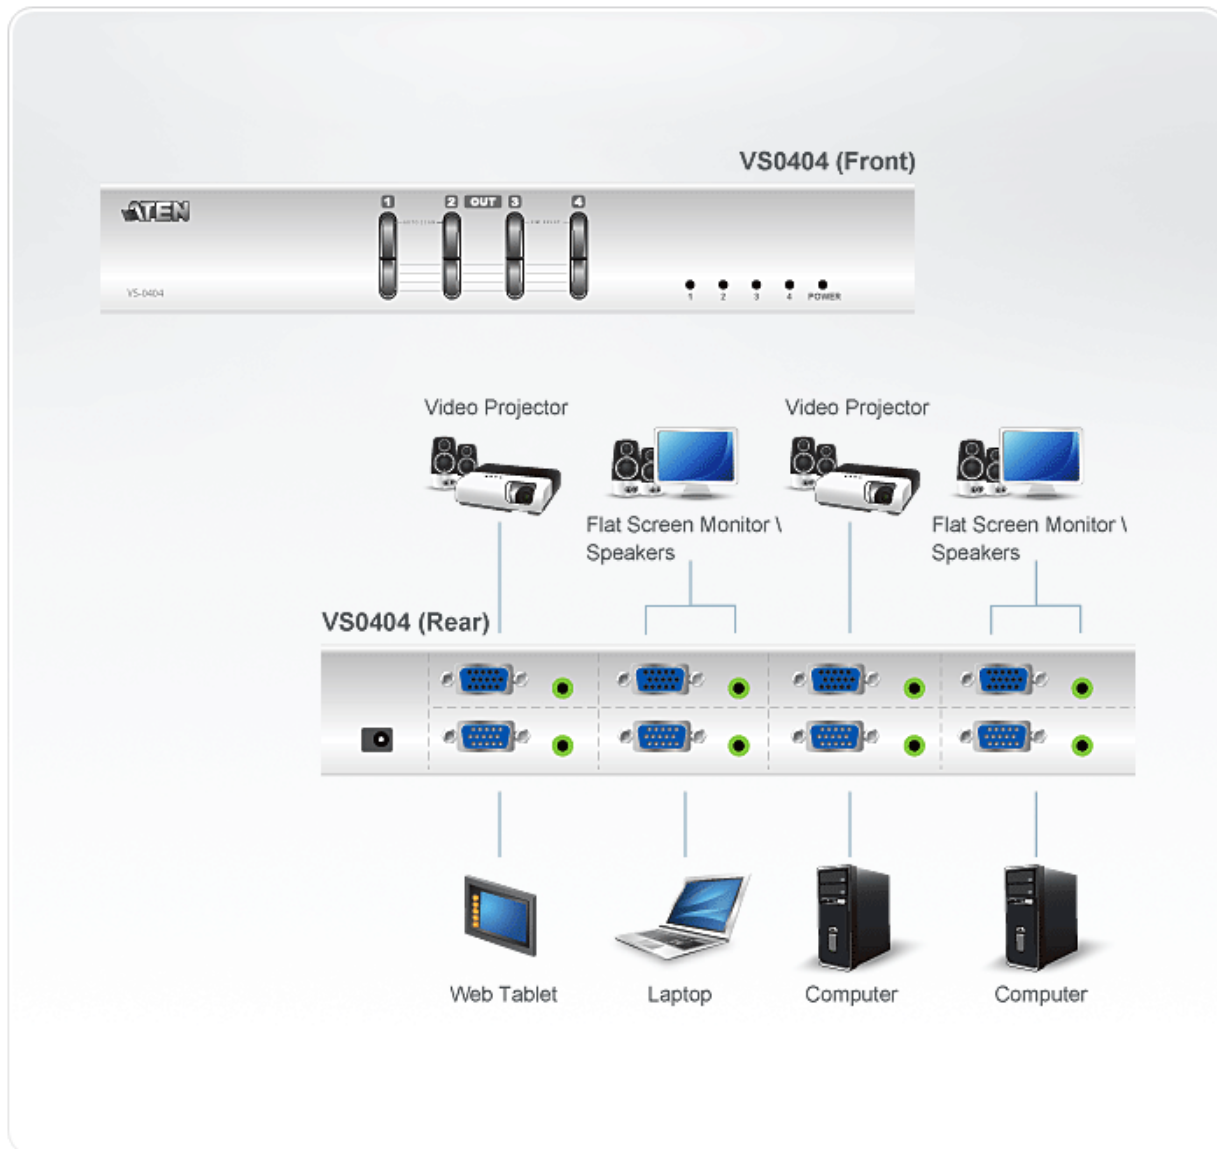

Diagram

ATEN International Co., Ltd.

3F., No.125, Sec. 2, Datong Rd., Sijhih District., New Taipei City 221, Taiwan
Phone: 886-2-8692-6789 Fax: 886-2-8692-6767
www.aten.com E-mail: marketing@aten.com

© Copyright 2012 ATEN® International Co., Ltd.
ATEN and the ATEN logo are trademarks of ATEN International Co., Ltd.
All rights reserved. All other trademarks are the property of their respective owners.