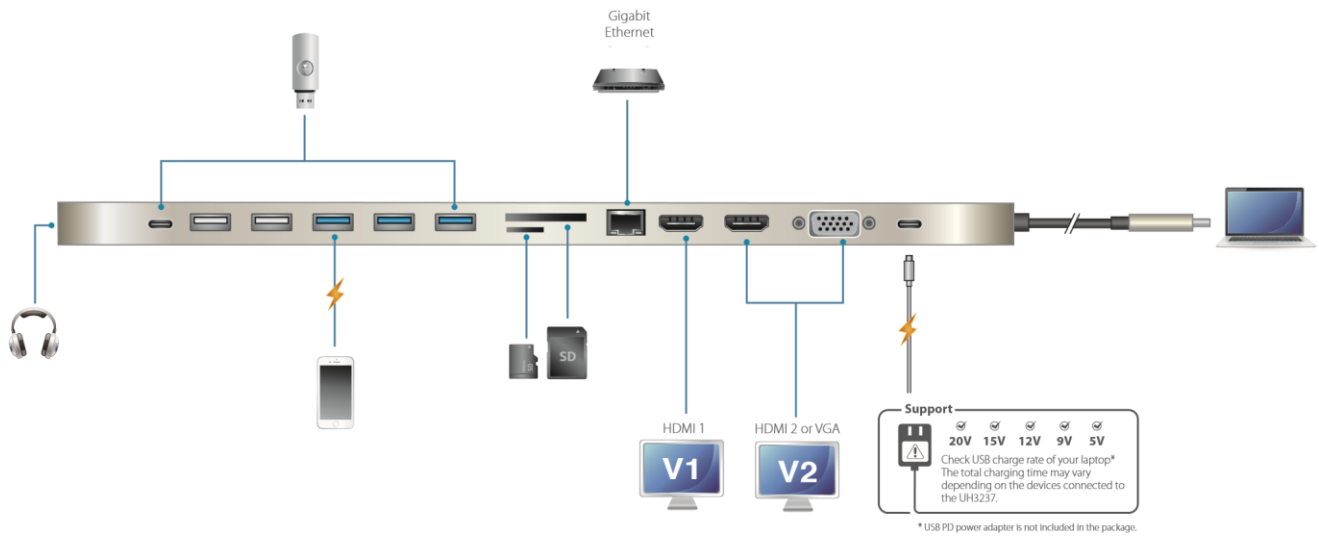

Features

- Expands up to 13 devices instantly through a USB-C cable
- Supports USB power delivery 3.0 (PD3.0) for laptop charging up to 85W via USB-C PD power adapter – power profiles include 5V, 9V, 12V, 15V, 20V
- Supports single display output resolution up to 4K@30 (3840x2160@30Hz) on a single HDMI or dual display output at 1080p (1920x1080@60Hz)
- 1 x USB 3.2 Gen 1 Type-A port supports Battery Charging Specification Revision 1.2 (BC 1.2) for fast-charging device
- 1 x USB 3.2 Gen 1 Type-C data port for latest USB-C device
- Stylish and ultra slim design allows user to place a 15" laptop directly on the top of the docking station and save more desk space*
- Enhanced EMI protection by increasing the cable braid density and adding conductive foam
- Built-in memory card readers (SD/MMC/Micro SD)
- Works with all major operating systems: Windows®, OS X®, and iPad Pro
- Compatible with Thunderbolt 3 (USB-C)
- 3.5mm Stereo 4-Pole Audio Jack with Microphone
- Gigabit Ethernet

*Fits 13"~15" laptop with a USB-C port on the left side.

Specyfikacja

Funkcja	UH3237
Computer Connections	1
Złącza	
Komputer	1 x wtyk USB-C (czarny)
Urządzenie	2x gniazdo USB 2.0 Typ-A (czarne)* 2 x gniazdo USB 3.2 Gen 1 Typ-A (niebieskie)* 1 x gniazdo USB 3.2 Gen 1 Typ -C (tylko dane)* *Łączna maksymalna moc wyjściowa 6 portów USB to 5V, 10W.
Wyjście video	2 x gniazdo HDMI 1 x gniazdo VGA