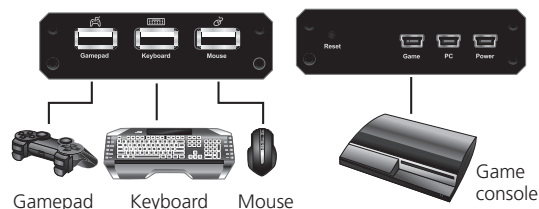

Connections and default settings