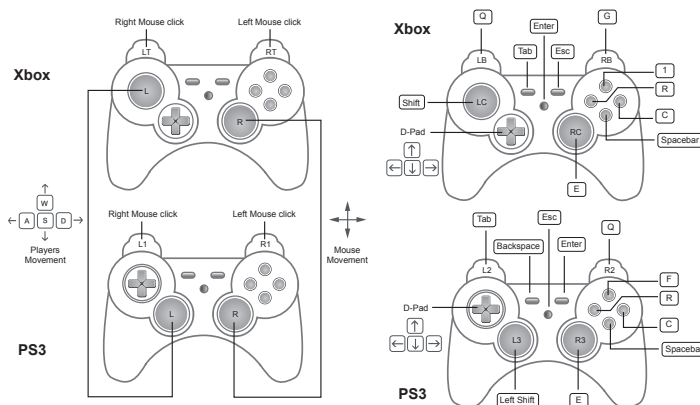

- Regular Software/Firmware Updates:**

The PHANTOM-S™ provides software to quickly configure the mappings between the keyboard/mouse and conventional gamepad, according to your personal preferences. Macros can be set so that a single key may carry out specific instructions normally required by multiple key combinations. ATEN provides regular PHANTOM-S™ software updates that provide new functions and features, improve gameplay, and support next generation game consoles, such as PS4 and XBOX One.

- Exclusive PLAY Mode:**

In addition to gameplay with a USB keyboard and mouse, the PHANTOM-S™ also supports laptop keyboards for direct PS4, PS3, XBOX 360, and XBOX One gaming with the unprecedented experience of convenient and smooth game controls.

Connections and default settings

Key mapping

Specification

Function		UC410
Connectors	Front	Keyboard 1 x USB Type A Female (White)
		Mouse 1 x USB Type A Female (White)
		Gamepad 1 x USB Type A Female (White)
	Rear	Game 1 x Mini USB Type A Female (black)
		PC 1 x Mini USB Type A Female (black)
		KB Power 1 x Mini USB Type A Female (black)
Switches	Reset	1 x Semi-recessed Pushbutton
LEDs	Turbo / KB Mode	1 (Orange)
	Setting	1 (Blue)
	Power	1 (Blue)
Emulation	Keyboard	USB, Emulation
	Mouse	USB, Emulation
	Gamepad	USB, Bypass
Power Consumption		5V, 1.95W
Environment	Operating Temp.	0-50°C
	Storage Temp.	-20-60°C
	Humidity	0-80% RH, Non-condensing
Physical Properties	Housing	Metal
	Weight	195 g
	Dimensions (L x W x H)	10.60 x 7.90 x 2.44 cm