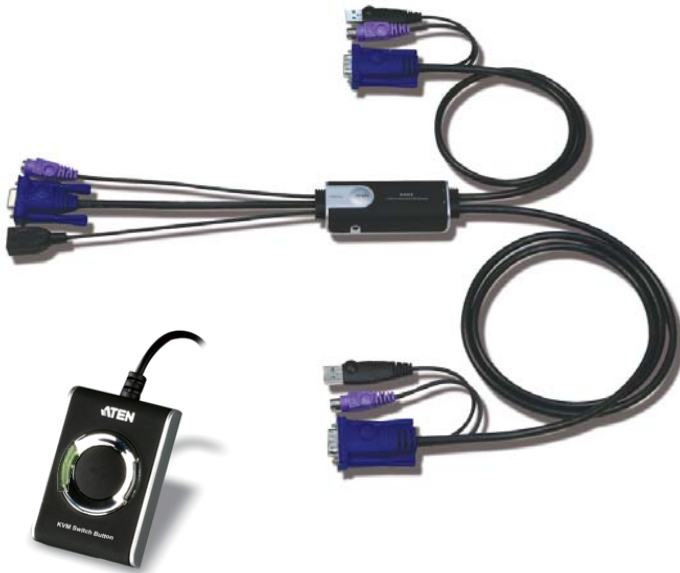

CS52

2-Port Hybrid™ KVM Switch

Features

- One console (monitor, PS/2 keyboard, and USB mouse) controls two computers
- Remote port selector for convenient switch placement
- Supports multi-function mice
- USB 2.0 mouse port can be used for USB hub and USB Peripheral Sharing
- Compact design, built in all-in-one cables (console 0.15m; computers 0.6m, 1.2m)
- Superior video quality- up to 2048 x 1536; DDC2B
- Auto Scan function to monitor computer operation
- Non-powered

Specification

Function		CS52	
Computer Connections		2	
Port Selection		Hotkey, Pushbutton	
Connectors	Console Ports	Keyboard	1 x 6-pin Mini-DIN Female (Purple)
		Video	1 x HDB-15 Female (Blue)
		Mouse	1 x USB Type A Female (Black)
	KVM Ports	Keyboard	2 x 6-pin Mini-DIN Male (Purple)
		Video	2 x HDB-15 Male (Blue)
		Mouse	2 x USB Type A Male (Black)
Remote Port Selector		1 x Mini Stereo Jack	
Switches	Port	1 x Pushbutton	
LEDs	Selected	2 (Green)	
Cable Length	Console	0.15m	
	Computers	0.6m, 1.2m	
Emulation	Keyboard	PS/2	
Video		2048 x 1536; DDC2B	
Scan Interval		3, 5, 10, 20 Seconds	
Environment	Operating Temp.	0-50°C	
	Storage Temp.	-20-60°C	
	Humidity	0 - 80% RH, Non-condensing	
Physical Properties	Housing	Plastic	
	Weight	0.33 kg	
	Dimensions (L x W x H)	8.45 x 3.40 x 2.21 cm	