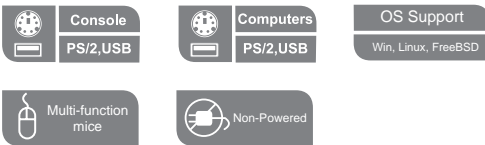

CS52

2-Port Hybrid™ KVM Switch

Features

- One console (monitor, PS/2 keyboard, and USB mouse) controls two computers
- Remote port selector for convenient switch placement
- Supports multi-function mice
- USB 2.0 mouse port can be used for USB hub and USB Peripheral Sharing
- Compact design, built in all-in-one cables (console 0.15m; computers 0.6m, 1.2m)
- Superior video quality- up to 2048 x 1536; DDC2B
- Auto Scan function to monitor computer operation
- Non-powered

Specification

Function		CS52	
Computer Connections		2	
Port Selection		Hotkey, Pushbutton	
Connectors	Console Ports	Keyboard	1 x 6-pin Mini-DIN Female (Purple)
		Video	1 x HDB-15 Female (Blue)
		Mouse	1 x USB Type A Female (Black)
	KVM Ports	Keyboard	2 x 6-pin Mini-DIN Male (Purple)
		Video	2 x HDB-15 Male (Blue)
		Mouse	2 x USB Type A Male (Black)
Remote Port Selector		1 x Mini Stereo Jack	
Switches	Port	1 x Pushbutton	
LEDs	Selected	2 (Green)	
Cable Length	Console	0.15m	
	Computers	0.6m, 1.2m	
Emulation	Keyboard	PS/2	
Video		2048 x 1536; DDC2B	
Scan Interval		3, 5, 10, 20 Seconds	
Environment	Operating Temp.	0-50°C	
	Storage Temp.	-20-60°C	
	Humidity	0 - 80% RH, Non-condensing	
Physical Properties	Housing	Plastic	
	Weight	0.33 kg	
	Dimensions (L x W x H)	8.45 x 3.40 x 2.21 cm	