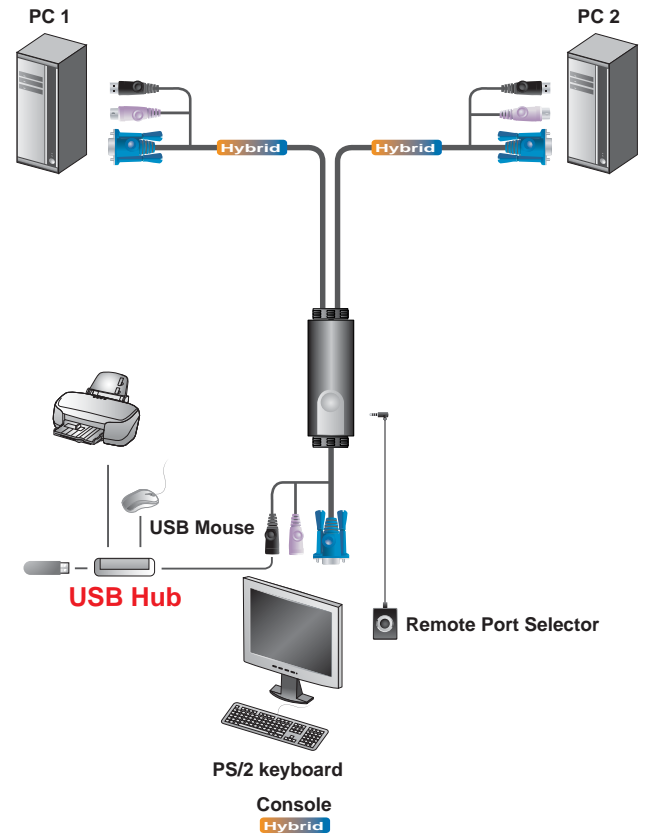

CS52

2-Port Hybrid™ KVM Switch

Features

- One console (monitor, PS/2 keyboard, and USB mouse) controls two computers
- Remote port selector for convenient switch placement
- Supports multi-function mice
- USB 2.0 mouse port can be used for USB hub and USB Peripheral Sharing
- Compact design, built in all-in-one cables (console 0.15m; computers 0.6m, 1.2m)
- Superior video quality- up to 2048 x 1536; DDC2B
- Auto Scan function to monitor computer operation
- Non-powered

Specification

Function		CS52	
Computer Connections		2	
Port Selection		Hotkey, Pushbutton	
Connectors	Console Ports	Keyboard	1 x 6-pin Mini-DIN Female (Purple)
		Video	1 x HDB-15 Female (Blue)
		Mouse	1 x USB Type A Female (Black)
	KVM Ports	Keyboard	2 x 6-pin Mini-DIN Male (Purple)
		Video	2 x HDB-15 Male (Blue)
		Mouse	2 x USB Type A Male (Black)
Remote Port Selector		1 x Mini Stereo Jack	
Switches	Port	1 x Pushbutton	
LEDs	Selected	2 (Green)	
Cable Length	Console	0.15m	
	Computers	0.6m, 1.2m	
Emulation	Keyboard	PS/2	
Video		2048 x 1536; DDC2B	
Scan Interval		3, 5, 10, 20 Seconds	
Environment	Operating Temp.	0-50°C	
	Storage Temp.	-20-60°C	
	Humidity	0 - 80% RH, Non-condensing	
Physical Properties	Housing	Plastic	
	Weight	0.33 kg	
	Dimensions (L x W x H)	8.45 x 3.40 x 2.21 cm	