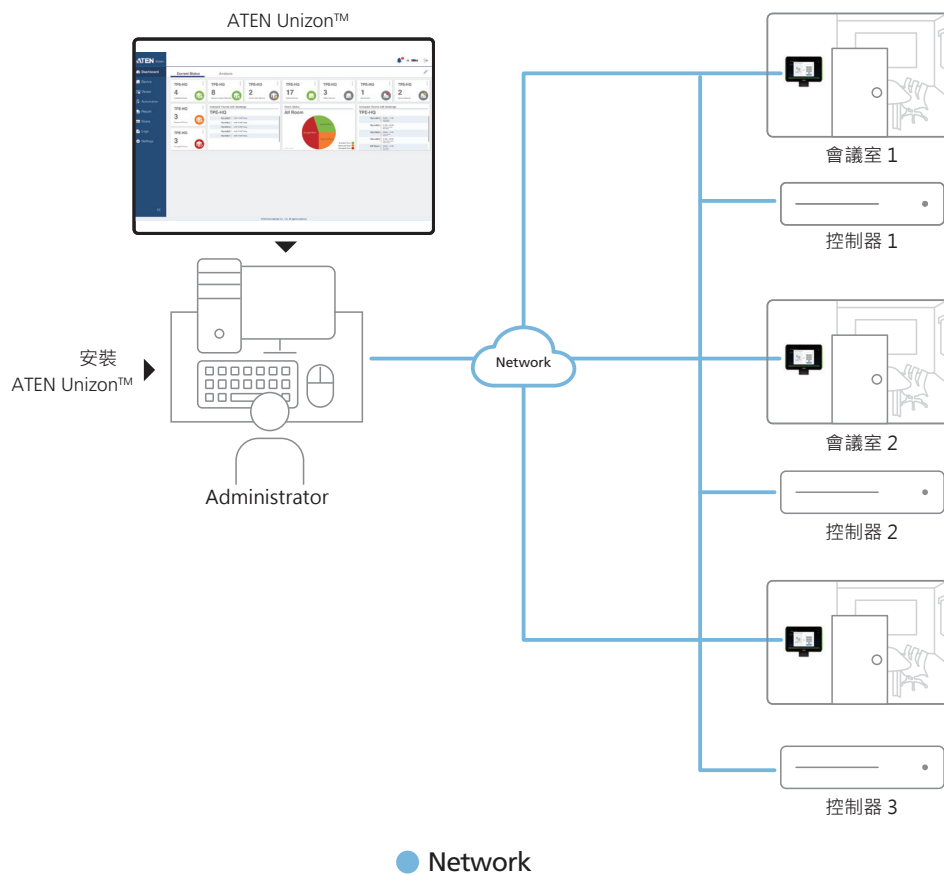

## 效益

可顯示目前房間與設備狀態的儀表板

- 可監控設備狀況，若有潛在問題，可立即收到警報，以利即時故障排除和維護
- 可即時看到房間的使用狀態，以利遠端安排空間運用

分析與客製化報告

將過去的使用記錄組織成具有洞察力的分析，以利後續優化並避免潛在錯誤的發生；使用者亦可設置透過 email 所自動發送的回報準則，以便隨時了解狀況。

綜觀所有控制與自動化狀況

Location	Room	Controller	Power	OS	Device	AC	Lighting	OS
Room001	Room001	VC2180-D01	Power	OS	Device	AC	Lighting	OS
Room002	Room002	VC2180-D01	Power	OS	Device	AC	Lighting	OS
Room003	Room003	VC2180-D01	Power	OS	Device	AC	Lighting	OS
Room001	Room001	VC2180-D01	Power	OS	Device	AC	Lighting	OS
Room002	Room002	VC2180-D01	Power	OS	Device	AC	Lighting	OS
Room001	Room001	VC2180-D01	Power	OS	Device	AC	Lighting	OS
Room002	Room002	VC2180-D01	Power	OS	Device	AC	Lighting	OS
Room001	Room001	VC2180-D01	Power	OS	Device	AC	Lighting	OS
Room002	Room002	VC2180-D01	Power	OS	Device	AC	Lighting	OS

使用者可預設並排程讓設備執行例行任務的時間，或是可讓連接到控制器的設備在不同的會議場景中執行不同的動作。

透過嵌入式 Web 控制介面達到直覺式的遠端控制

Web 控制介面 (包括 ATEN 的 Web Viewer 控制器系列和第三方 WebUI) 可遠端控制房間設備。

設備的位置樹狀結構與使用者權限

Scenario	Controller	Device	Model	Health	Controller	Controller ID	IP Address	Room
Scenario	Controller	Device	Model	Health	Controller	Controller ID	IP Address	Room
Scenario	Controller	Device	Model	Health	Controller	Controller ID	IP Address	Room
Scenario	Controller	Device	Model	Health	Controller	Controller ID	IP Address	Room
Scenario	Controller	Device	Model	Health	Controller	Controller ID	IP Address	Room
Scenario	Controller	Device	Model	Health	Controller	Controller ID	IP Address	Room
Scenario	Controller	Device	Model	Health	Controller	Controller ID	IP Address	Room
Scenario	Controller	Device	Model	Health	Controller	Controller ID	IP Address	Room
Scenario	Controller	Device	Model	Health	Controller	Controller ID	IP Address	Room
Scenario	Controller	Device	Model	Health	Controller	Controller ID	IP Address	Room

- 直覺式的將位置呈現於五層級的樹狀結構，可按房間、樓層、建築物、甚至城市進行區分。
- 可根據不同房間來定義各使用者角色並分別設定權限。