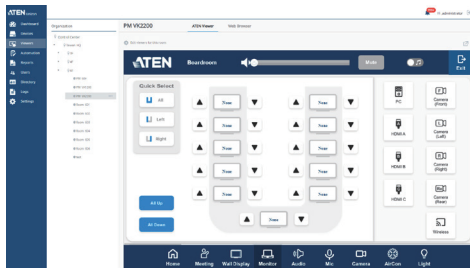

## 效益

可顯示目前房間與設備狀態的儀表板

- 可監控設備狀況，若有潛在問題，可立即收到警報，以利即時故障排除和維護
- 可即時看到房間的使用狀態，以利遠端安排空間運用

分析與客製化報告

將過去的使用記錄組織成具有洞察力的分析，以利後續優化並避免潛在錯誤的發生；使用者亦可設置透過 email 所自動發送的回報準則，以便隨時了解狀況。

綜觀所有控制與自動化狀況

Location	Room	Controller	Power	OS	Device	AC	Lighting	OS
Room001	Room001	VC2180-D01	Power	OS	Device	AC	Lighting	OS
Room002	Room002	VC2180-D01	Power	OS	Device	AC	Lighting	OS
Room003	Room003	VC2180-D01	Power	OS	Device	AC	Lighting	OS
Room001	Room001	VC2180-D01	Power	OS	Device	AC	Lighting	OS
Room002	Room002	VC2180-D01	Power	OS	Device	AC	Lighting	OS
Room001	Room001	VC2180-D01	Power	OS	Device	AC	Lighting	OS
Room002	Room002	VC2180-D01	Power	OS	Device	AC	Lighting	OS
Room001	Room001	VC2180-D01	Power	OS	Device	AC	Lighting	OS
Room002	Room002	VC2180-D01	Power	OS	Device	AC	Lighting	OS

使用者可預設並排程讓設備執行例行任務的時間，或是可讓連接到控制器的設備在不同的會議場景中執行不同的動作。

透過嵌入式 Web 控制介面達到直覺式的遠端控制

Web 控制介面 (包括 ATEN 的 Web Viewer 控制器系列和第三方 WebUI) 可遠端控制房間設備。

設備的位置樹狀結構與使用者權限

Scenario	Controller	Device	Model	Health	Controller	Controller ID	IP Address	Room
Scenario	Controller	Device	Model	Health	Controller	Controller ID	IP Address	Room
Scenario	Controller	Device	Model	Health	Controller	Controller ID	IP Address	Room
Scenario	Controller	Device	Model	Health	Controller	Controller ID	IP Address	Room
Scenario	Controller	Device	Model	Health	Controller	Controller ID	IP Address	Room
Scenario	Controller	Device	Model	Health	Controller	Controller ID	IP Address	Room
Scenario	Controller	Device	Model	Health	Controller	Controller ID	IP Address	Room
Scenario	Controller	Device	Model	Health	Controller	Controller ID	IP Address	Room
Scenario	Controller	Device	Model	Health	Controller	Controller ID	IP Address	Room
Scenario	Controller	Device	Model	Health	Controller	Controller ID	IP Address	Room

- 直覺式的將位置呈現於五層級的樹狀結構，可按房間、樓層、建築物、甚至城市進行區分。
- 可根據不同房間來定義各使用者角色並分別設定權限。