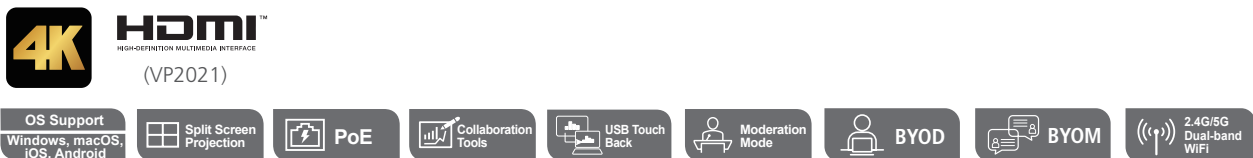

The bundle takes BYOM experiences to the next level with USB touchback support, allowing remote presenters to efficiently control their PCs from the touchscreen / interactive whiteboard in the room without having to go back and forth. Universal, cross-platform compatibility enables participants to interact directly with content from their USB conference devices — such as microphones, cameras, and speakers — and to host meetings on all major operating systems using their preferred video conferencing tools, including Microsoft Teams and Zoom.

Note: 2 × VP201s are included in this kit. The additional 6 × VP201s must be purchased separately.