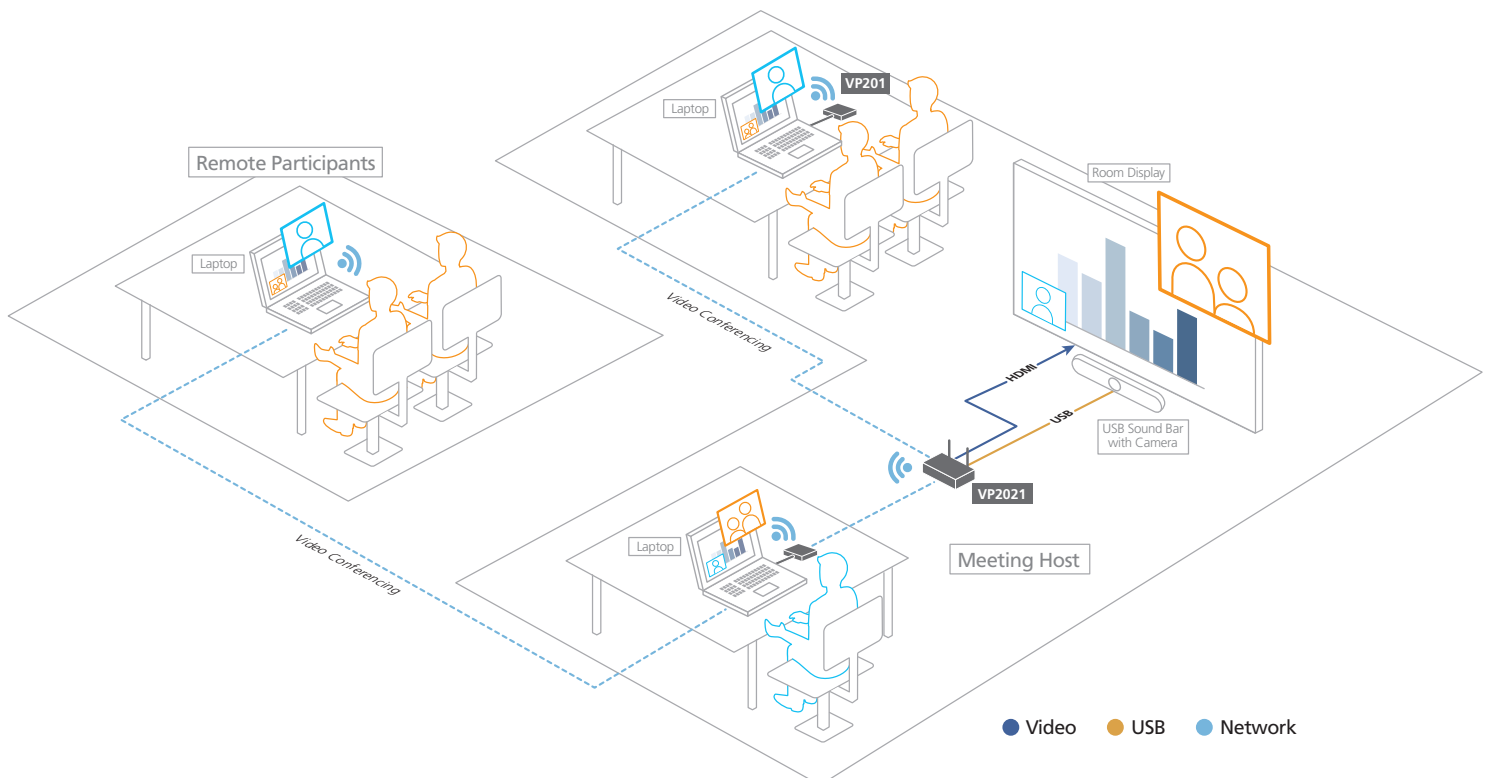

Content Sharing and BYOM Video Conferencing