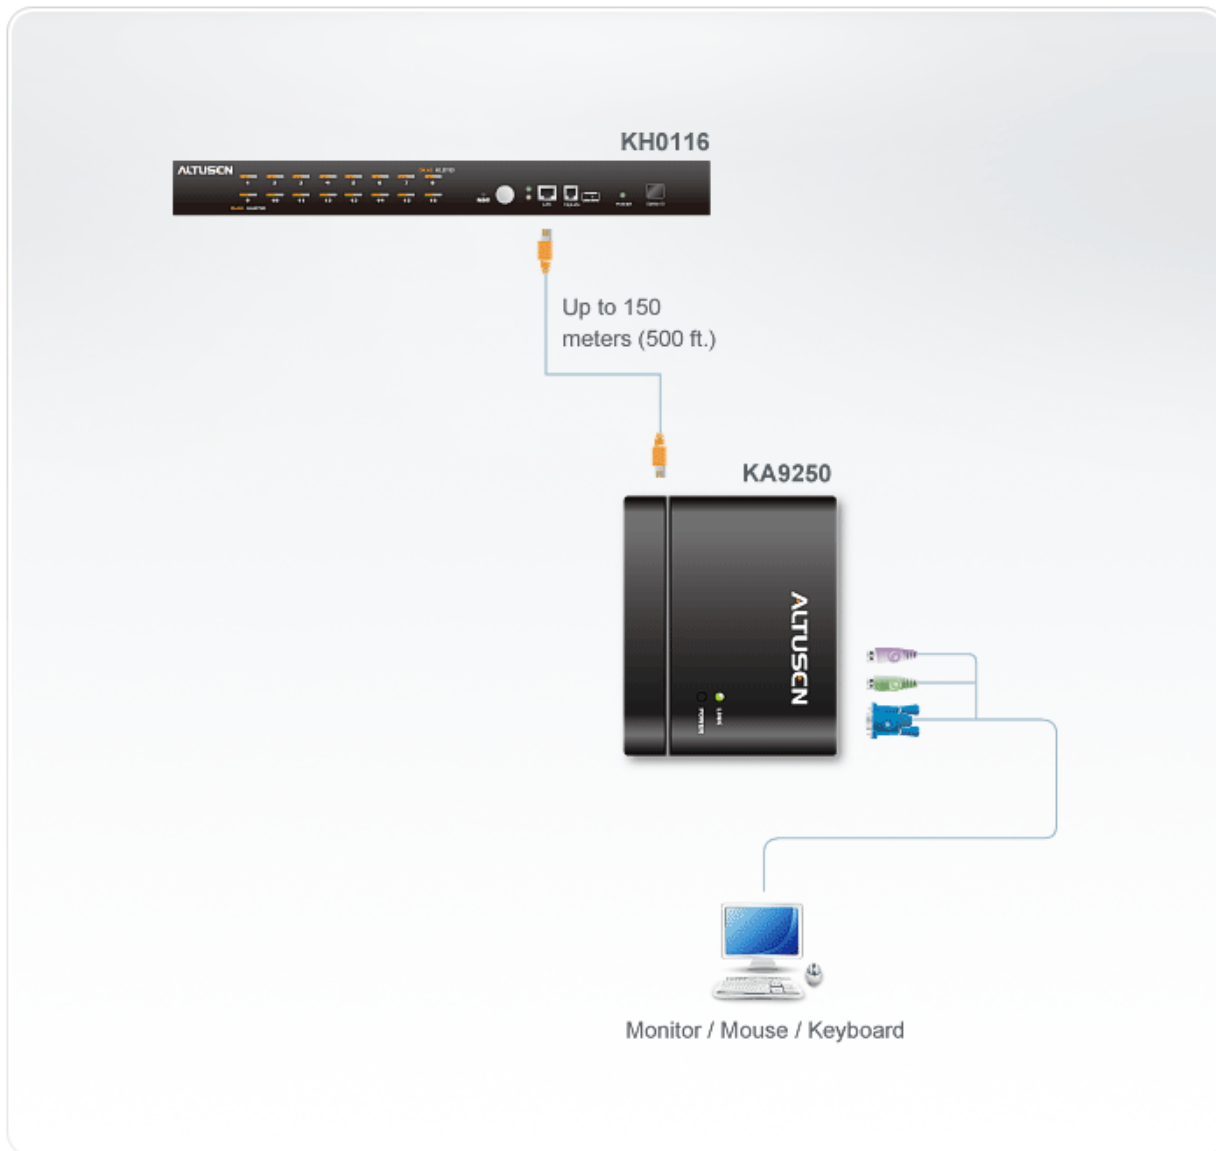

Diagram

ATEN International Co., Ltd.

3F, No.125, Sec. 2, Datong Rd., Sijhih District., New Taipei City 221, Taiwan
Phone: 886-2-8692-6789 Fax: 886-2-8692-6767
www.aten.com E-mail: marketing@aten.com

© Copyright 2014 ATEN® International Co., Ltd.
ATEN and the ATEN logo are trademarks of ATEN International Co., Ltd.
All rights reserved. All other trademarks are the property of their
respective owners.