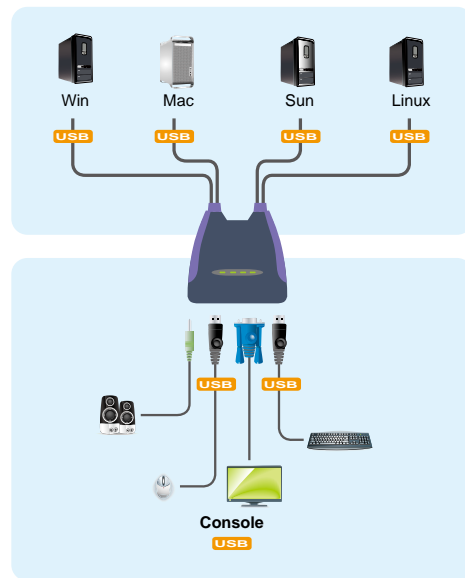

## 4-Port USB KVM Switch

The CS64US takes a giant step forward from prior cable KVM models in the Petite series, by offering built-in cables, USB peripheral sharing, and a firmware upgrade function that allows you to keep up with latest available versions.

Furthermore, the CS64US features enhanced Video DynaSync™ technology, which stores the console monitor's EDID (Extended Display Identification Data) to optimize display resolution. The CS64US also offers multiplatform support and computer selection via hotkeys to provide the ultimate in desktop convenience.

### Features

- One USB console controls four USB computers
- USB mouse port can be used for USB 1.1 hub and USB 1.1 peripheral sharing
- Computer selection via hotkeys
- Select OS via Hotkey
- Audio-enabled
- Multiplatform support – Windows, Linux, Mac and Sun
- Compact design, built-in 0.9/1.2m cables
- Superior video quality – up to 2048 x 1536; DDC2B
- Video DynaSync™ – Exclusive ATEN technology eliminates boot-up display problems and optimizes resolution when switching between ports
- Supports multimedia keyboards
- Supports wireless keyboards and mice
- Supports multifunction mice
- Sun/Mac keyboard support and emulation\*
- Auto Scan function to monitor computer operation
- Non-Powered
- Firmware upgradable