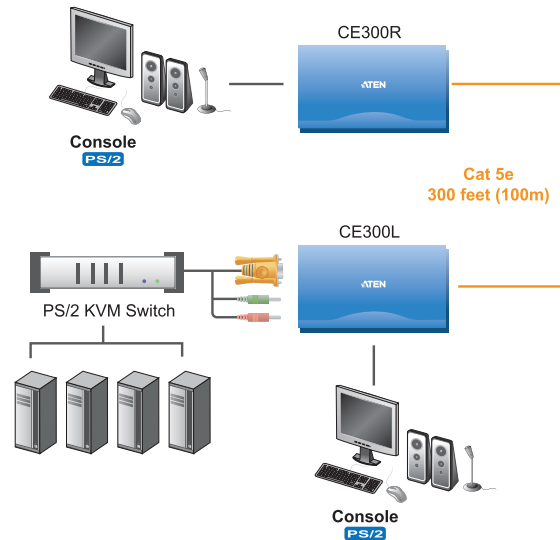

## PS/2 KVM Extender

### Features

- Uses Cat 5e cable to connect the local and remote units (up to 100m apart)
- Dual Console Operation - control your system from both the local and remote consoles (PS/2 Keyboard, Mouse, Stereo Speakers, Stereo Microphone and Monitor)
- Supports Stereo Speakers and Stereo Microphone
- Pushbutton selection - sequential selection between local and auto mode
- Automatic Gain Control - automatically adjusts signal strength to compensate for distance
- Built-in ASIC for greater reliability and compatibility
- High video resolution - up to 1280 x 1024
- Supports DDC2B for local monitor (display data channel for communication between graphic card and monitor)
- Supports VGA, SVGA, and Multisync Monitors
- Firmware Upgradable