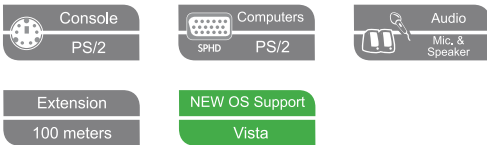

CE300

PS/2 KVM Extender