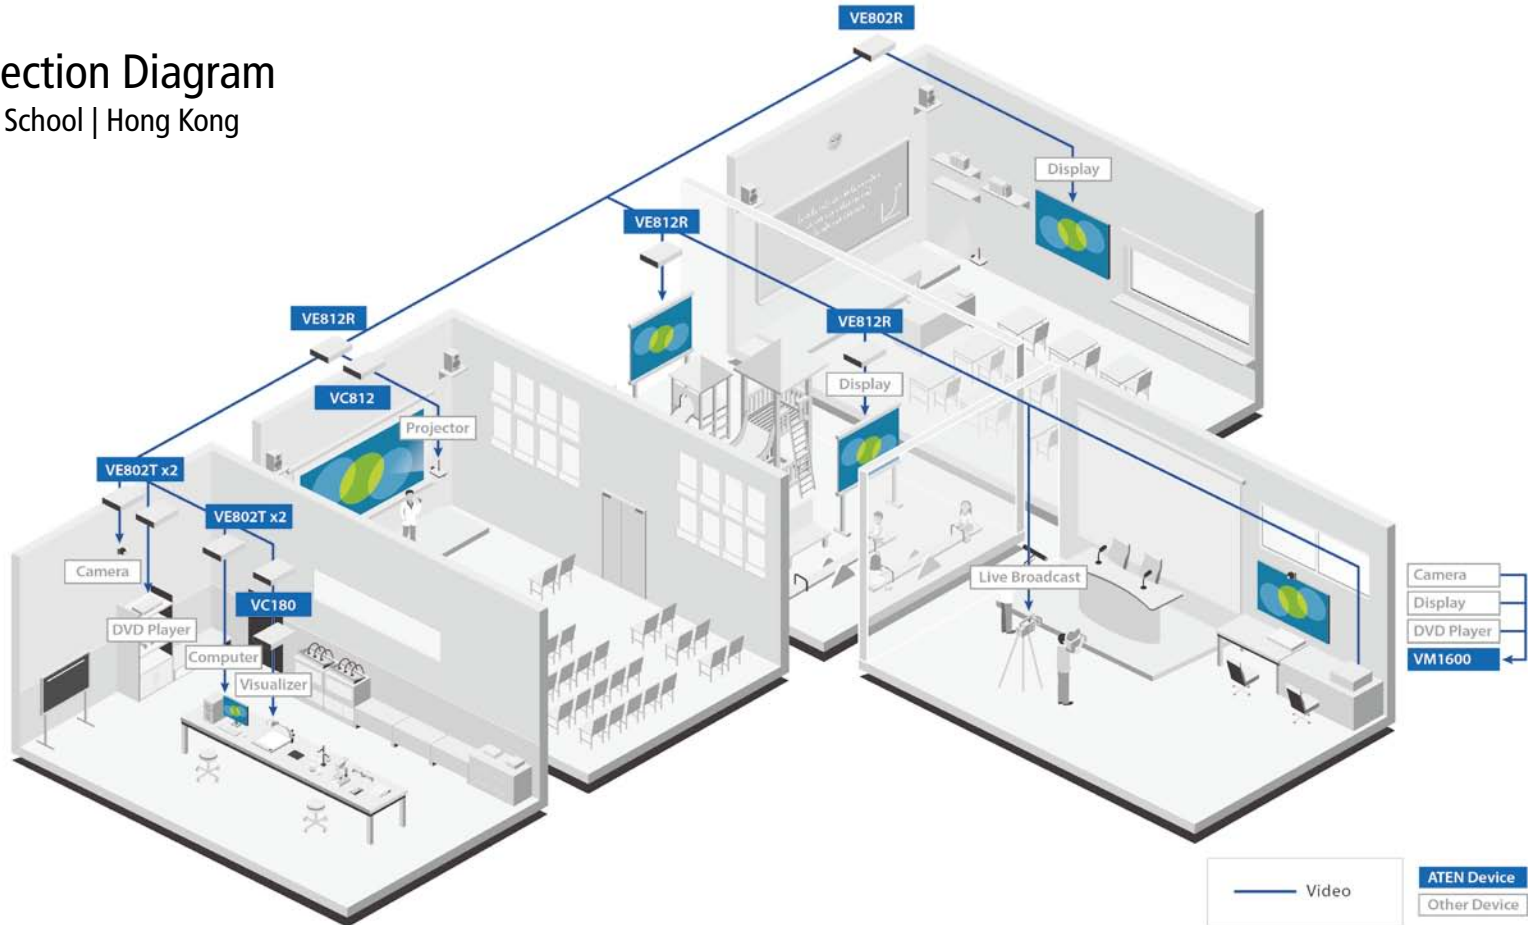

Connection Diagram

Primary School | Hong Kong