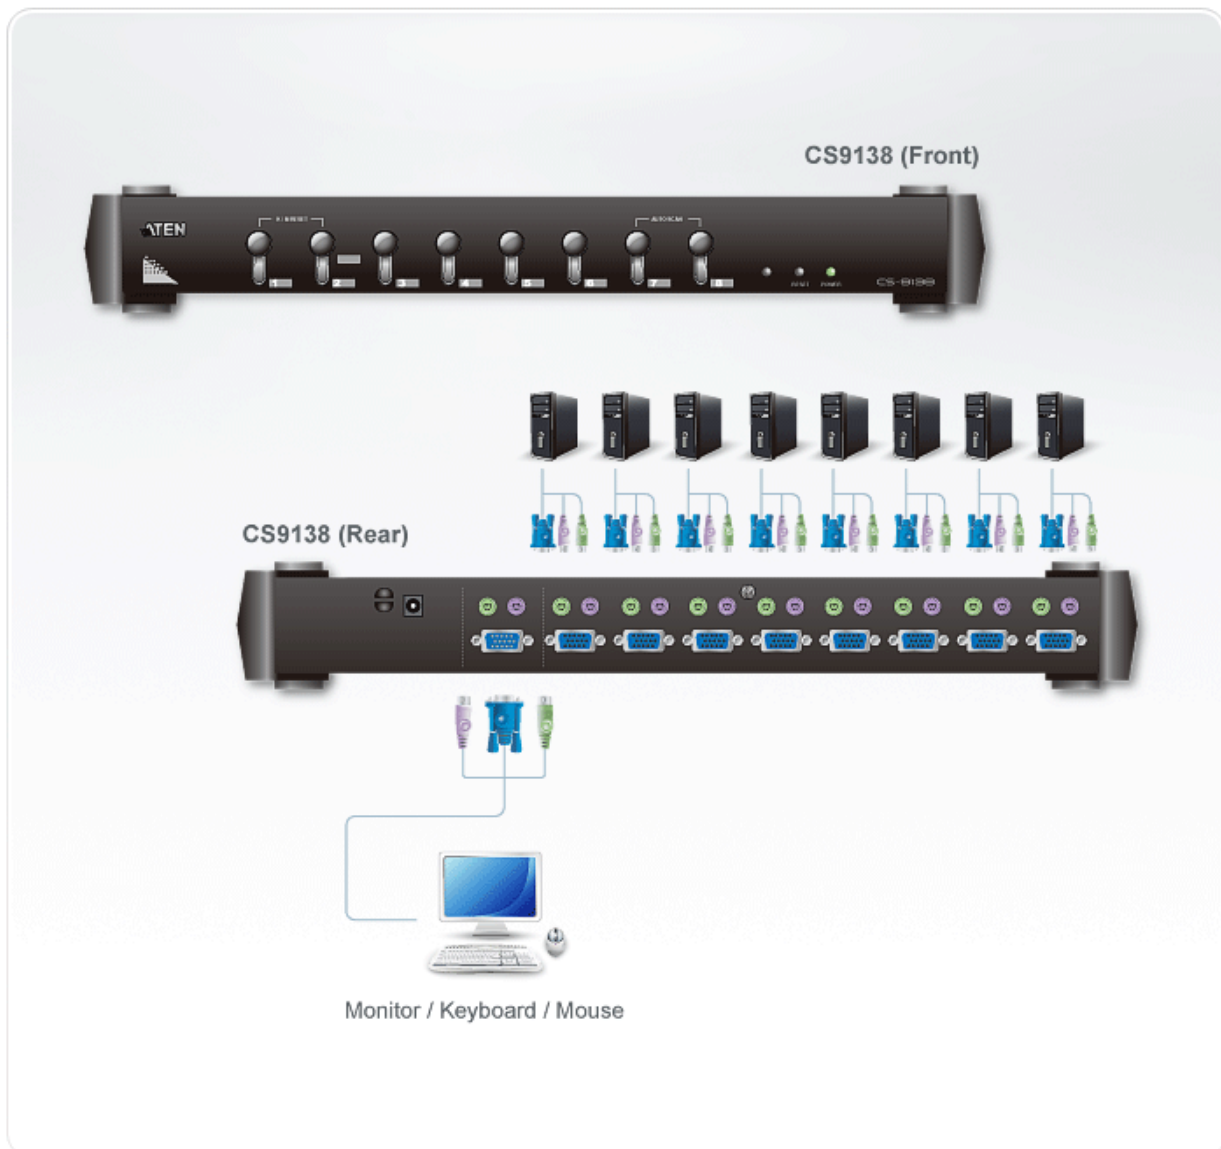

Diagram

ATEN International Co., Ltd.

3F., No.125, Sec. 2, Datong Rd., Sijhih District., New Taipei City 221, Taiwan
Phone: 886-2-8692-6789 Fax: 886-2-8692-6767
www.aten.com E-mail: marketing@aten.com

© Copyright 2012 ATEN® International Co., Ltd.
ATEN and the ATEN logo are trademarks of ATEN International Co., Ltd.
All rights reserved. All other trademarks are the property of their
respective owners.